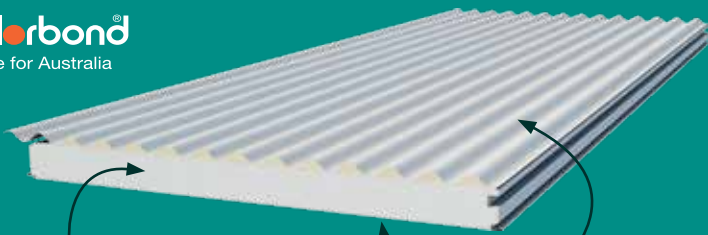

**insulroof**  
by BONDOR

Insulated Corrugated

**Colorbond®**  
Made for Australia

**SupaCore® Insulation**  
Superior Thermal Performance

**Colorbond®**  
Steel Roof & Ceiling

Your next generation  
corrugated roof

- Longer spans
- Outstanding thermal performance
- Smooth ceiling underside
- Australian made Colorbond® Steel
- Wider coverage 1000mm
- Higher water carrying capacity

**BONDOR®**

Leaders in Thermal & Architectural Building Solutions

## Affordable, Simple and Attractive

InsulRoof® is an ingenious combination of roofing, insulation and ceiling in one durable, functional and attractive panel. This all-in-one roofing solution provides, a prefinished ceiling-like underside and outstanding cooling performance for comfortable outdoor living.